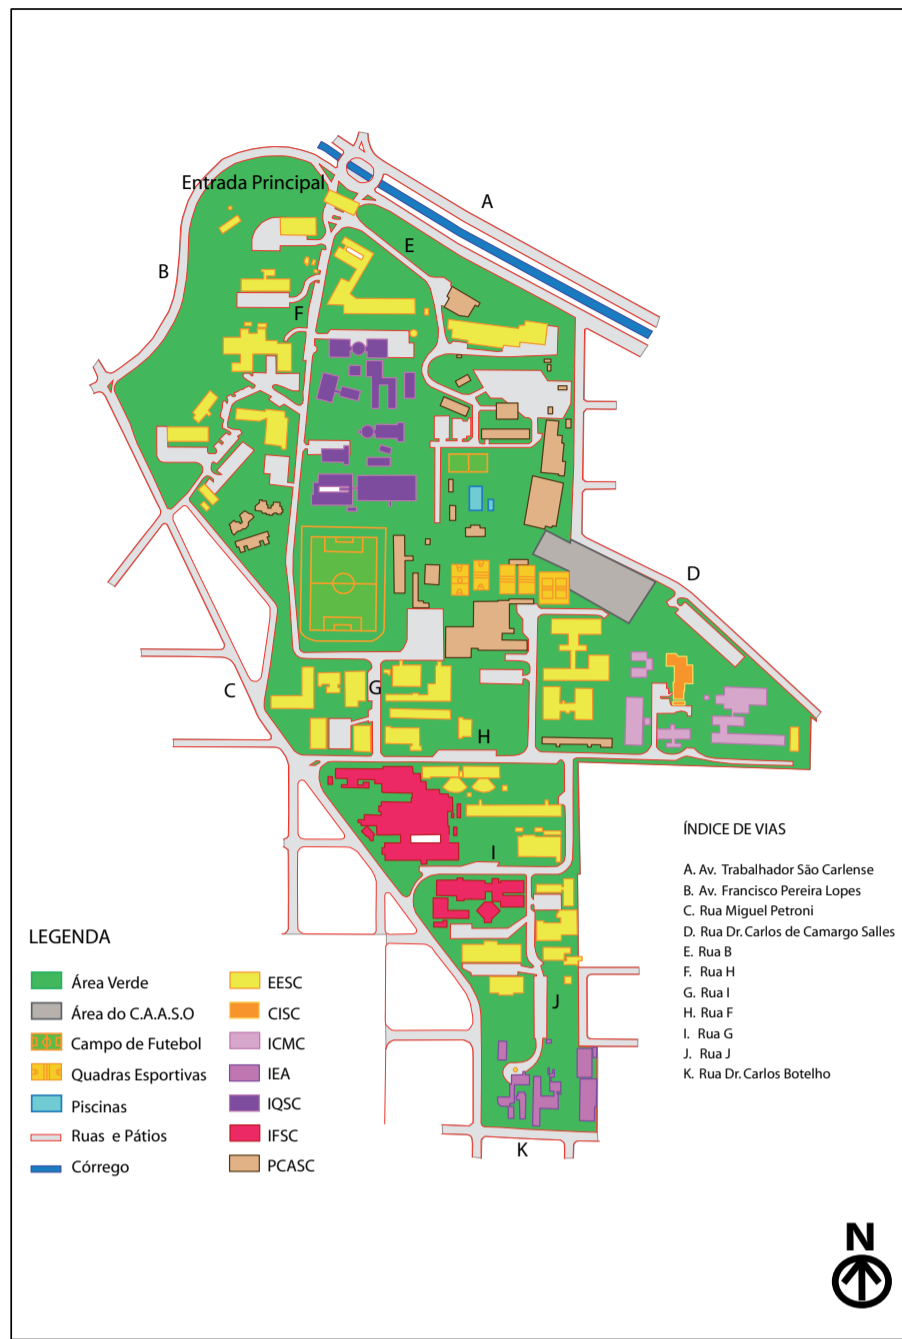

Rodovia Washington Luiz
 UFSCAR
 Churrascaria Trevo (R37)
 Churrascaria Tabajara (R36)

USP (campus 2)
 Café Tropical

Shopping Center
 Ibis Hotel (H12)

Av. Comendador
 Alfredo Maffei

Centro

- | | | |
|----------------------|------------------------------|----------------------------|
| | | |
| ← → Campus Entrances | Hotel | Bakery-Coffee-Snack bar |
| | | |
| Money Exchange | ATM | Restaurant |
| | | |
| Drugstore | Other restaurant or Pizzeria | Açaí (Brazilian Ice Cream) |
| | | |
| Supermarket-Grocery | Bar Restaurant | |
| | | |
| Post Office | | |
| | | |
| Bus Station | | |

Nome/Name: _____

Hosted in São Carlos at the hotel: _____

Address: _____

Phone number: _____

Contact: _____

Tipo sanguíneo / Blood type: _____

Tomando medicação/Taking medication: _____

Alérgico a medicamentos / Allergic to medication: _____

Doença crônica / Chronic disease: _____

USEFUL NUMBERS	
3373-9700	ICMC-USP
3373-9112	Campus Security Staff
190	Police Dept.
192	Medical Emergency
193	Fire Dept. and Rescue
0800-560159	National Courier Service
3371-2171	Local Post Office
3415-6005	Taxi-Cab Co.
www.visitesaocarlos.com.br/taxis.htm (other Taxi-Cab Companies)	

ENTRANCES AND EXITS OF THE CAMPUS
1. ICMC entrance
2. Main entrance
3. Observatory's entrance
4. Physic's institute entrance
5. Physic's institute entrance

HOTÉIS - HOTELS	
H1. Indaiá Hotel R. Jacinto Favoreto, 351	H7. San Ciro Apart Hotel R. 28 de setembro, 2.222
H2. Atlantic Inn Residence R. Salomão Dibbo, 321	H8. Central Park Apart Hotel Av. Francisco Pereira Lopes, 2.600
H3. Indaiá Hotel Residence R. Jacinto Favoreto, 782	H9. Hotel Acaccio Av. São Carlos, 1.981
H4. Parisi Hotel Av. São Carlos, 3.163	H10. Atlantic Inn Royale R. Conde do Pinhal, 1.630
H5. Hotel Anacã Av. São Carlos, 2.690	H11. Hotel Caiçara R. Conde do Pinhal, 2.217
H6. Hotel Ypê Av. Dr. Carlos Botelho, 2.060	H12. Ibis Hotel Av. Passeio dos Ipês, 140