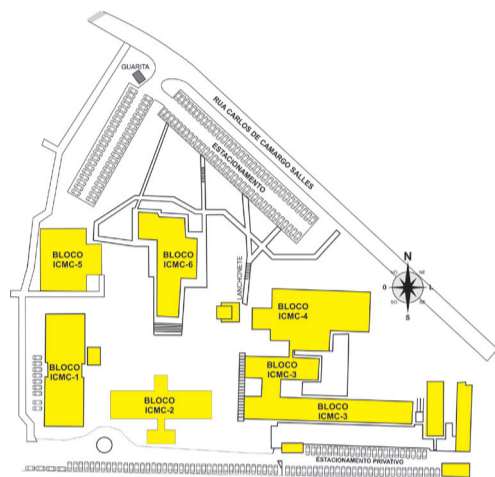

Rodovia Washington Luiz
 UFSCAR
 Churrascaria Trevo (R37)
 Churrascaria Tabajara (R36)

USP (campus 2)
 Café Tropical

Shopping Center
 Ibis Hotel (H12)

Av. Comendador
 Alfredo Maffei

Centro

- | | | |
|----------------------|------------------------------|----------------------------|
| | | |
| ← → Campus Entrances | Hotel | Bakery-Coffee-Snack bar |
| | | |
| Money Exchange | ATM | Restaurant |
| | | |
| Drugstore | Other restaurant or Pizzeria | Açaí (Brazilian Ice Cream) |
| | | |
| Supermarket-Grocery | Bar Restaurant | |
| | | |
| Post Office | | |
| | | |
| Bus Station | | |

ENTRANCES AND EXITS OF THE CAMPUS
1. ICMC entrance
2. Main entrance
3. Observatory's entrance
4. Physic's institute entrance
5. Physic's institute entrance

HOTÉIS - HOTELS	
H1. Indaiá Hotel R. Jacinto Favoreto, 351	H7. San Ciro Apart Hotel R. 28 de setembro, 2.222
H2. Atlantic Inn Residence R. Salomão Dibbo, 321	H8. Central Park Apart Hotel Av. Francisco Pereira Lopes, 2.600
H3. Indaiá Hotel Residence R. Jacinto Favoreto, 782	H9. Hotel Acaccio Av. São Carlos, 1.981
H4. Parisi Hotel Av. São Carlos, 3.163	H10. Atlantic Inn Royale R. Conde do Pinhal, 1.630
H5. Hotel Anacã Av. São Carlos, 2.690	H11. Hotel Caiçara R. Conde do Pinhal, 2.217
H6. Hotel Ypê Av. Dr. Carlos Botelho, 2.060	H12. Ibis Hotel Av. Passeio dos Ipês, 140